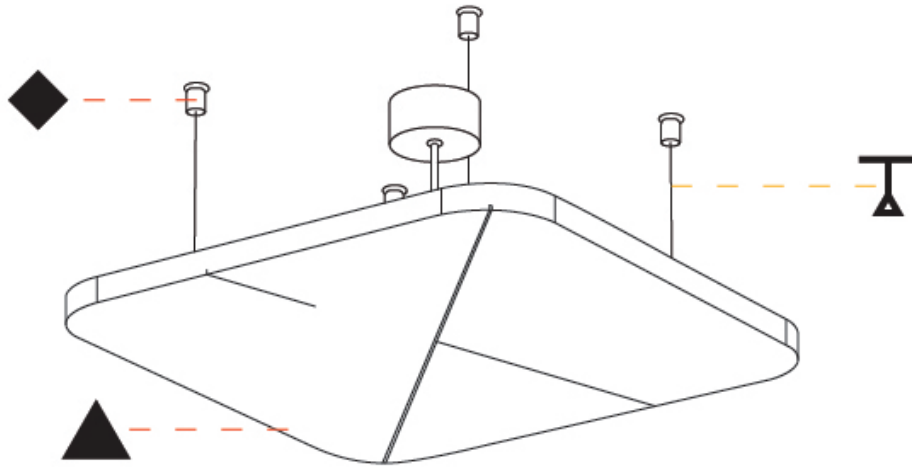

QUANTUM ACOUSTIC LIGHT PANEL SUSPENSION

A300738-

PROJECT _____

TYPE _____

SPECIFIER _____

QUANTITY _____

DATE _____

A